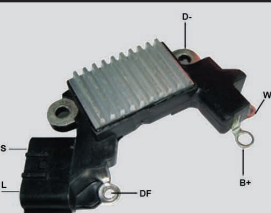

Reemp.Hitachi
L1100G3340
L1100G53402
L1100G8340
L1110G9340

14V Nissan

UCB258

Alternador
Hitachi
LR160-727
LR170-745
LR170-748
LR170-748B
LR180-741
LR180-741H
LR180-741S
LR180-744
Nissan
23100-0M003
23100-0M005
23100-0S200
23100-0S300
23100-1E800
23100-4B400