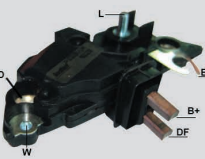

**Reemp. Bosch F00M144142
F00M145282, F00M145370**

14V **Fiat** Palio 1.0, 1.5, Weekend 1.6
GM Astra 1.8i, 2.0i, Corsa 1.0, 1.4, 1.6, 1.6i, Gsi 1.6 16V, Pick up 1.6, Sedan 1.6 MPFI, Vectra 2.0 CD 16V, 2.2i 16V Zafira 1.6, 1.8, 2.0 DTL 16V